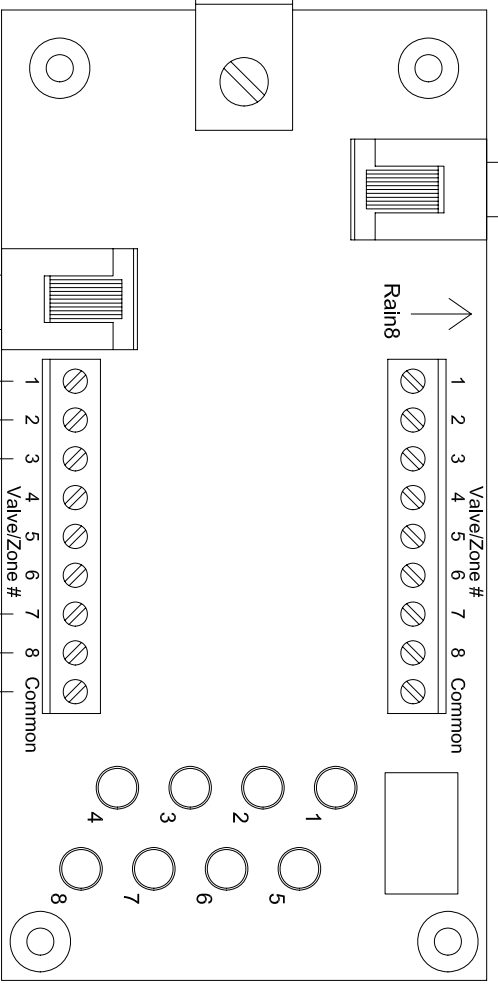

To Earth Ground

Rain8

LED
Zone Indicators

To PC

To Valves